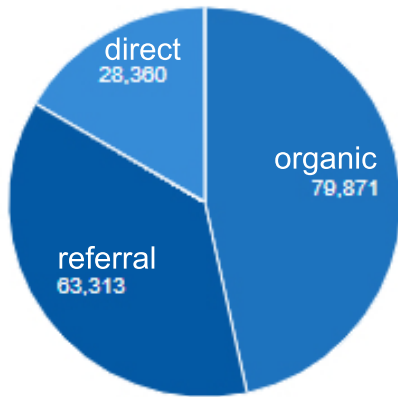

# NewLegendsMag.com Traffic Report

To date: September 3rd, 2019 the New Legends Magazine online platform - newlegendsmag.com has received 171,584 total visits to its pages and articles in the past 9 months, with 51,890 visits directly to the landing page.

Traffic Mediums

Traffic Mediums

28,360 visitors use our web address to reach the site directly

63,313 visitors reached the website through social media referral links.

79,871 visitors reached the website through relevant listings via search engines

Visitor Type

Visitor Types

60,236 individuals are returning readers who have visited our website at least once before.

This years running total of unique first time visitors is currently 102,340 unique hits.